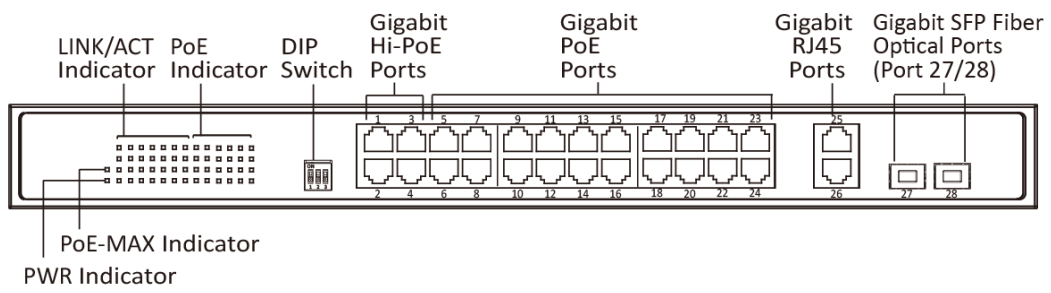

Physical Interface

Front panel:

Back panel: