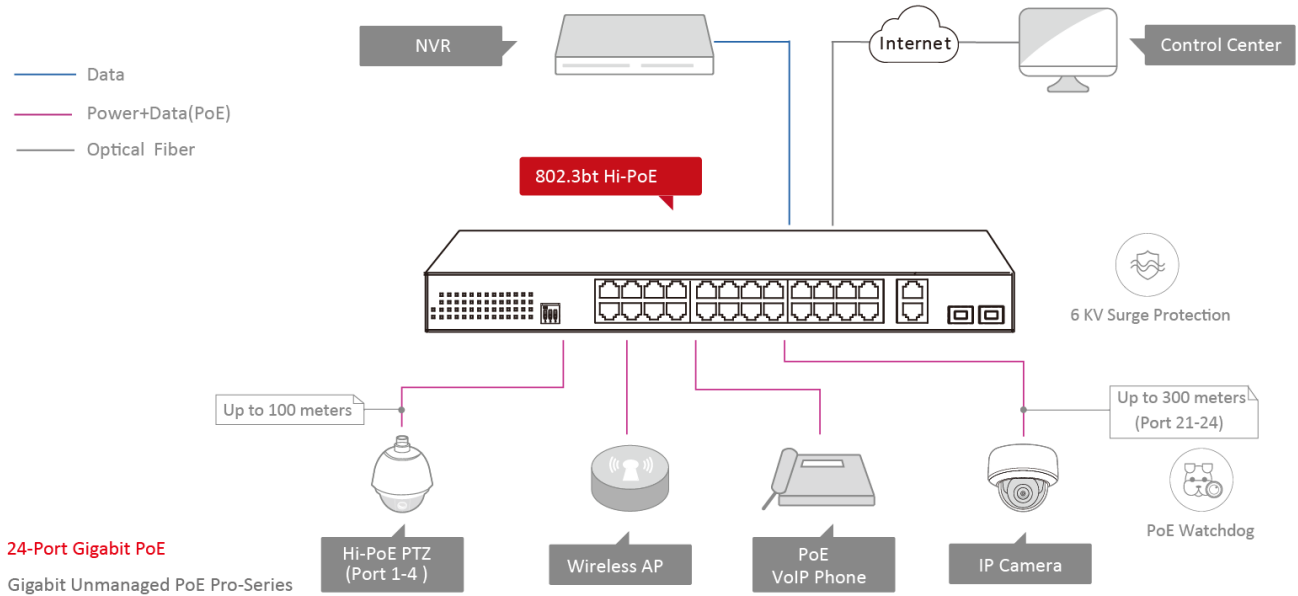

DS-3E0528HP-E

28-Port Gigabit Unmanaged Hi-PoE Switch

DS-3E0528HP-E switches are layer 2 Hi-PoE switches, providing advanced PoE power supply technology and Gigabit networks design on the basis of high-performance access to ensure stable data upload. The switches support Hi-PoE, long range, port isolation, and PoE watchdog function.

Key Feature

- 20 × gigabit PoE ports, 4 × gigabit Hi-PoE ports, 2 × gigabit RJ45 ports, and 2 × gigabit fiber optical ports.
- IEEE 802.3at/af/bt standard for Hi-PoE ports (Max. 90 W PoE output).
- IEEE 802.3at/af standard for PoE ports (Max. 30 W PoE output).
- IEEE 802.3, IEEE 802.3u, IEEE 802.3x, IEEE 802.3ab, and IEEE 802.3z standard.
- 6 KV surge protection for PoE ports.
- Up to 300 m long-range transmission.
- PoE watchdog to auto detect and restart the cameras that do not respond.
- Port isolation to improve network security.
- Gigabit network access design.
- Wire-speed forwarding.
- Store-and-forward switching.
- Solid high-strength metal shell.

Physical Interface

Front panel:

Back panel:

Available Model

DS-3E0528HP-E

Dimension (unit: mm)

Typical Application

Distributed by