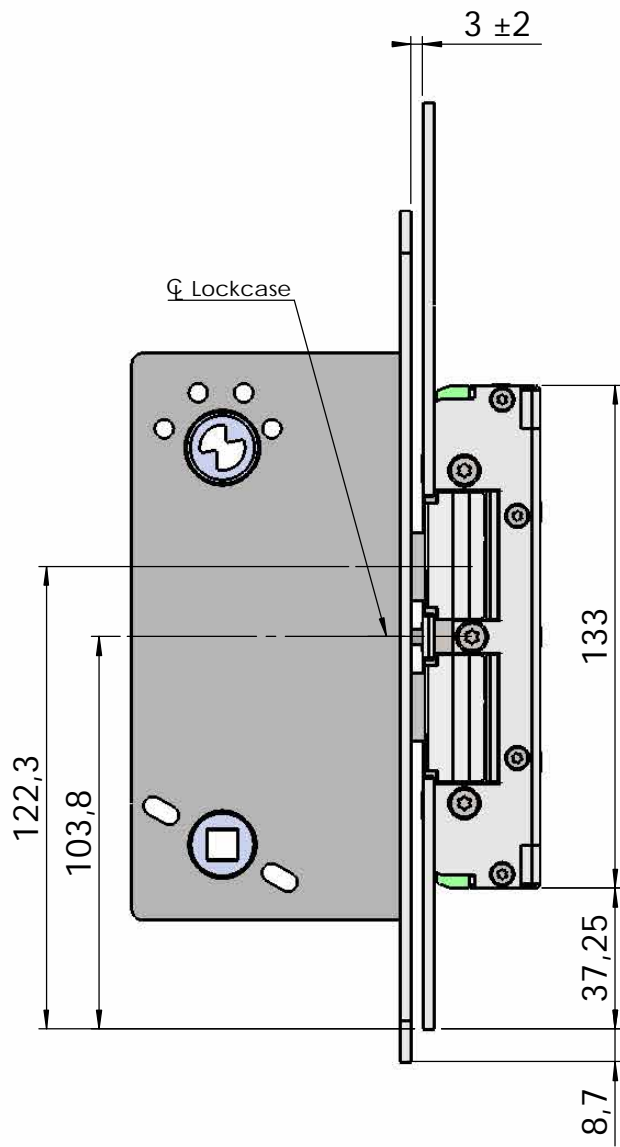

Montering för Modul

This document shall not be copied without owners written allowance and its content shall not be exposed for third part nor be used for unauthorized purpose.

Owner
Stendals EI AB

Title/Description
**STEP 92 med plan stolpe plös 15mm
Montering för Modul**

Drawing no. **ST9515V**

Scale
1:2