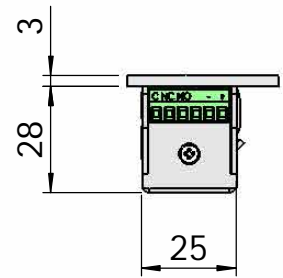

Montering för Modul

This document shall not be copied without owners written allowance and its content shall not be exposed for third part nor be used for unauthorized purpose.

Owner
Stendals EI AB

Title/Description
**STEP 92 med plan stolpe plös 15mm
Montering för Modul**

Drawing no. **ST9515V**

Scale
1:2