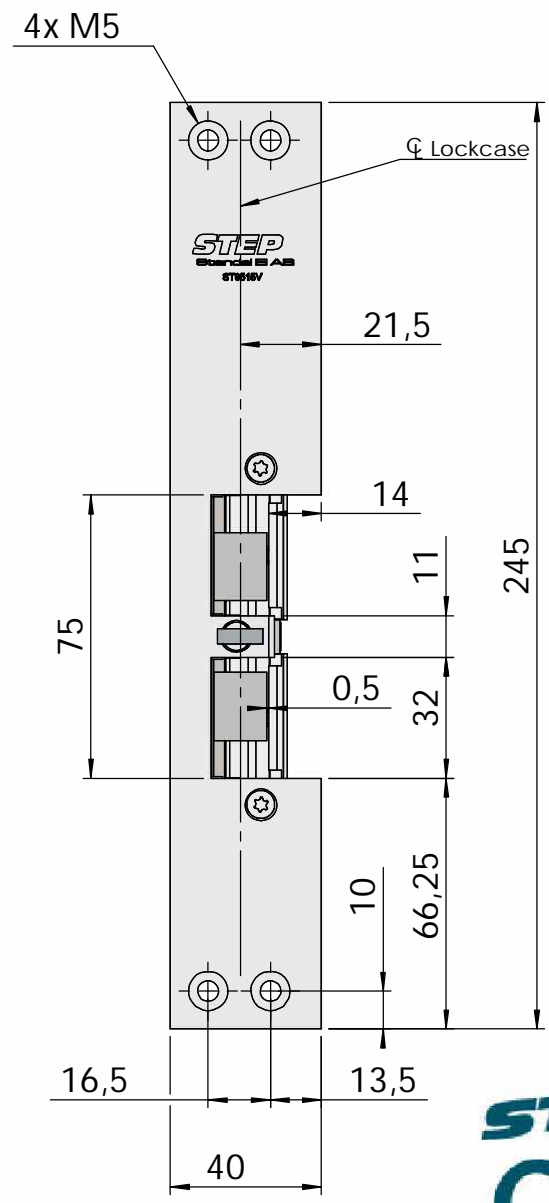

Montering för Modul

This document shall not be copied without owners written allowance and its content shall not be exposed for third part nor be used for unauthorized purpose.

Owner
Stendals EI AB

Title/Description
**STEP 92 med plan stolpe plös 15mm
Montering för Modul**

Drawing no. **ST9515V**

Scale
1:2